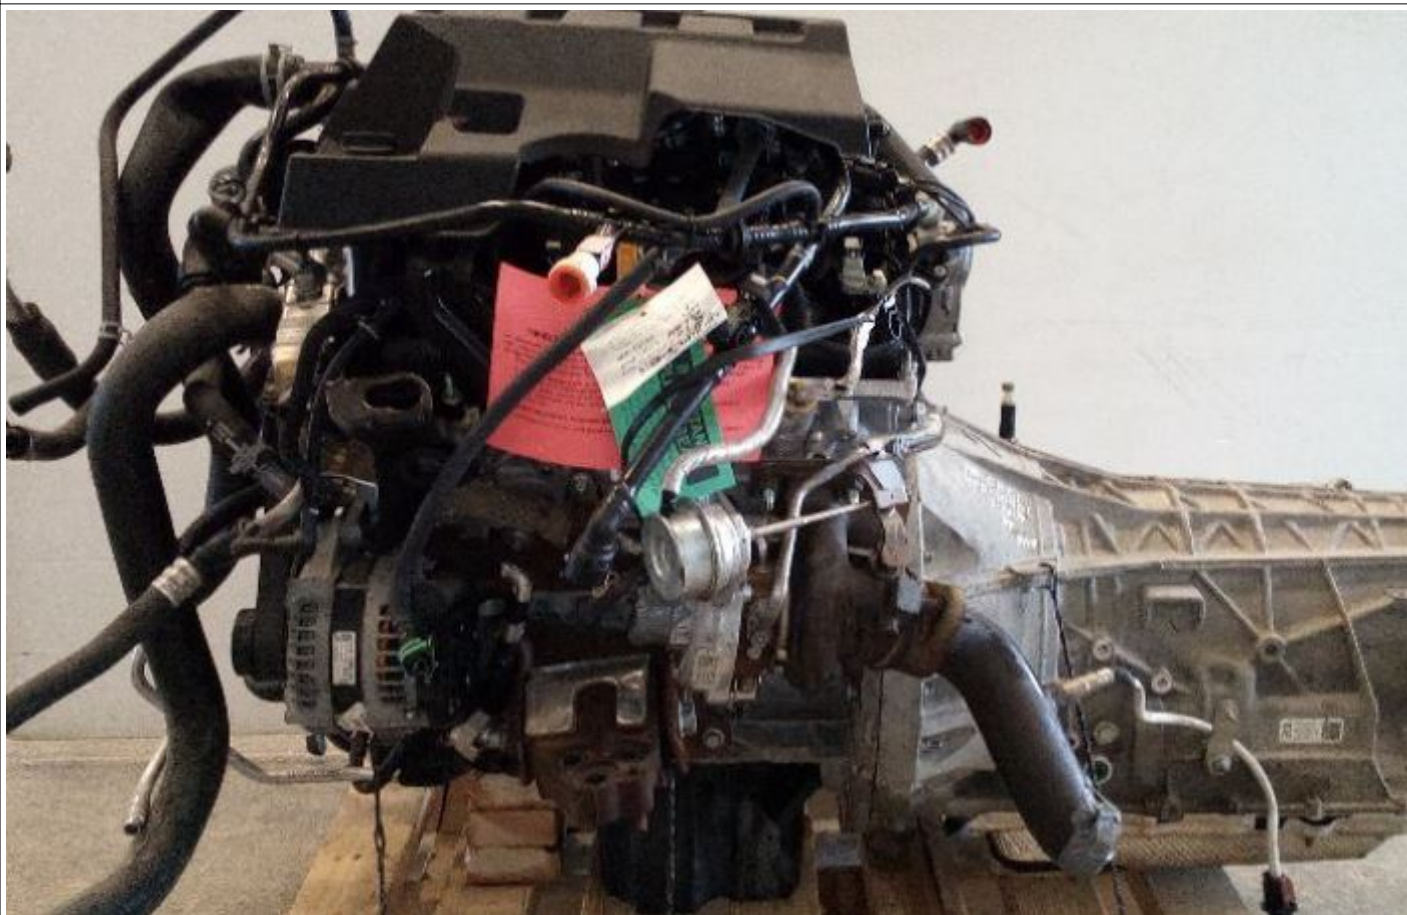

Stock Number	CRC1
Year	2018
Make	FORD
Model	F150
Notes	2.7T, COMPLETE CONVERSION W/ TRANS, 10R80, 10K MILES

Preview

Picture 1

Picture  
2

Picture  
3

Picture 4

Picture 5

Picture  
6