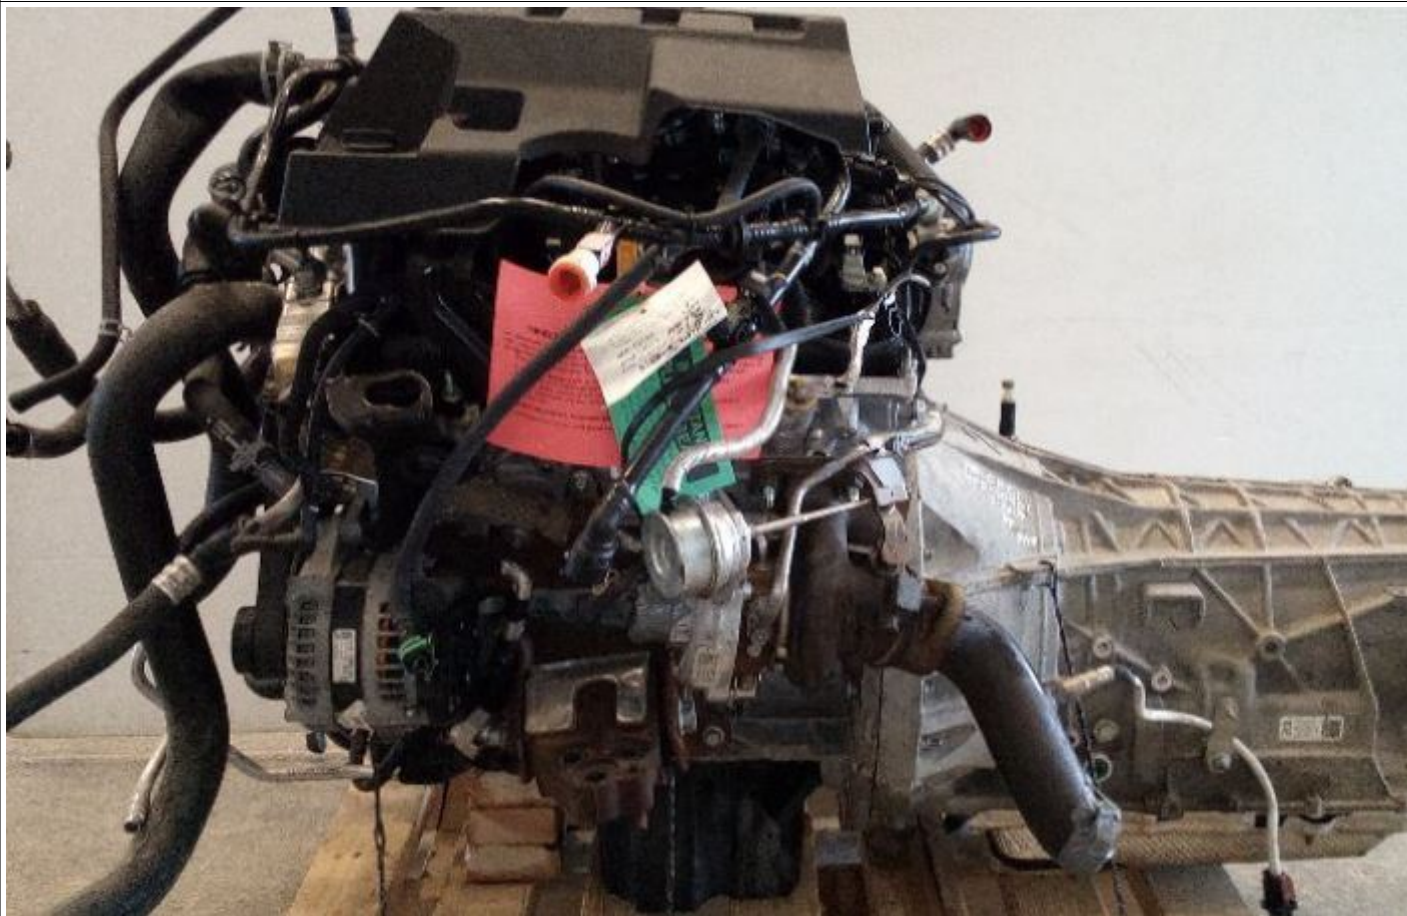

Stock Number	CRC1
Year	2018
Make	FORD
Model	F150
Notes	2.7T, COMPLETE CONVERSION W/ TRANS, 10R80, 10K MILES

Preview

Picture 1

Picture  
2

Picture  
3

Picture 4

Picture 5

Picture  
6