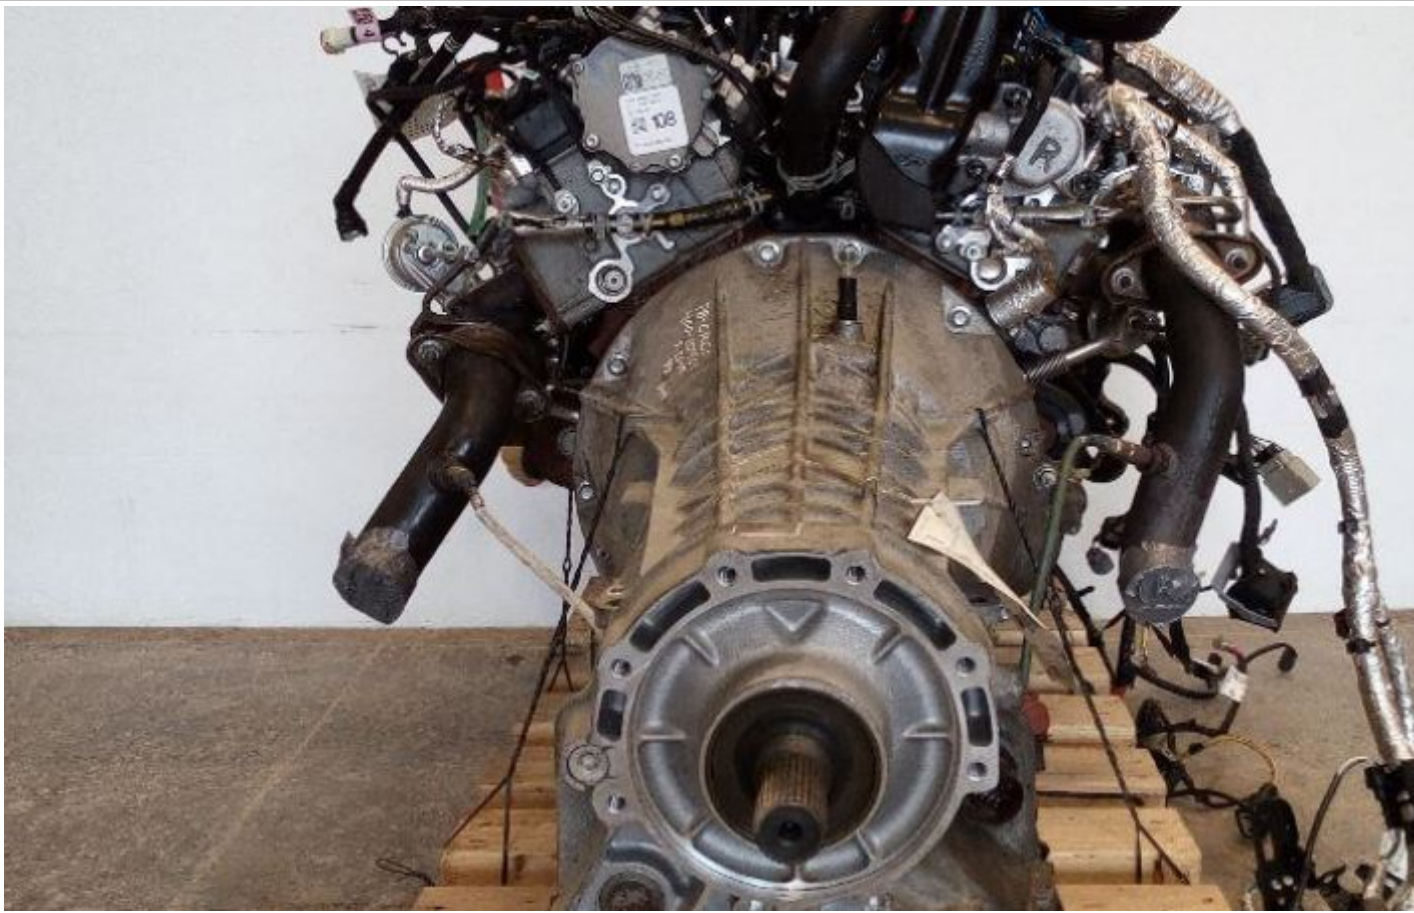

Stock Number	CRC1
Year	2018
Make	FORD
Model	F150
Notes	2.7T, COMPLETE CONVERSION W/ TRANS, 10R80, 10K MILES

Preview

Picture 1

Picture  
2

Picture  
3

Picture 4

Picture 5

Picture  
6