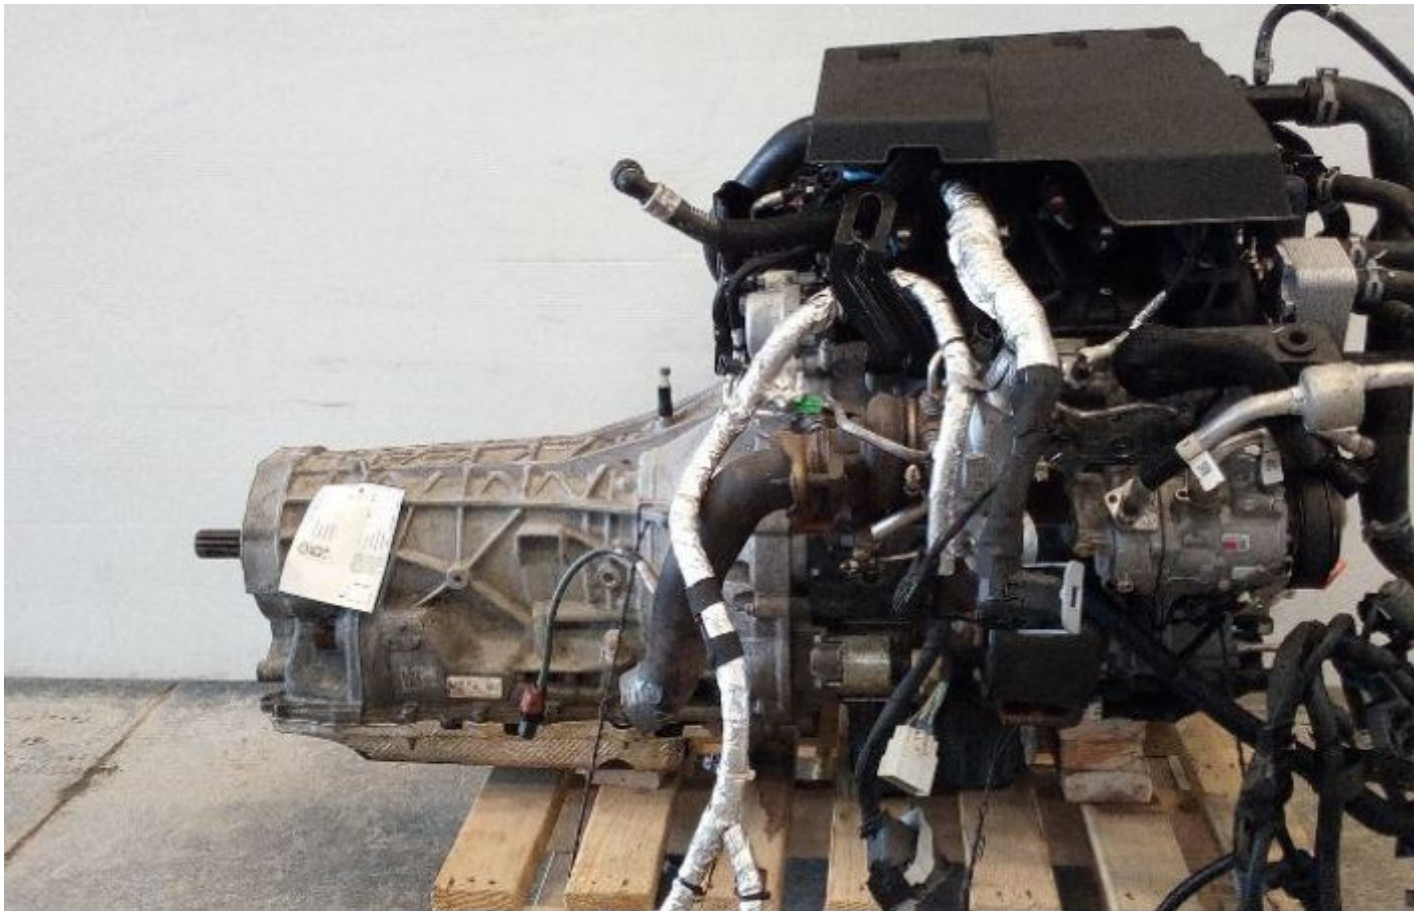

Stock Number	CRC1
Year	2018
Make	FORD
Model	F150
Notes	2.7T, COMPLETE CONVERSION W/ TRANS, 10R80, 10K MILES

Preview

Picture 1

Picture  
2

Picture  
3

Picture 4

Picture 5

Picture  
6