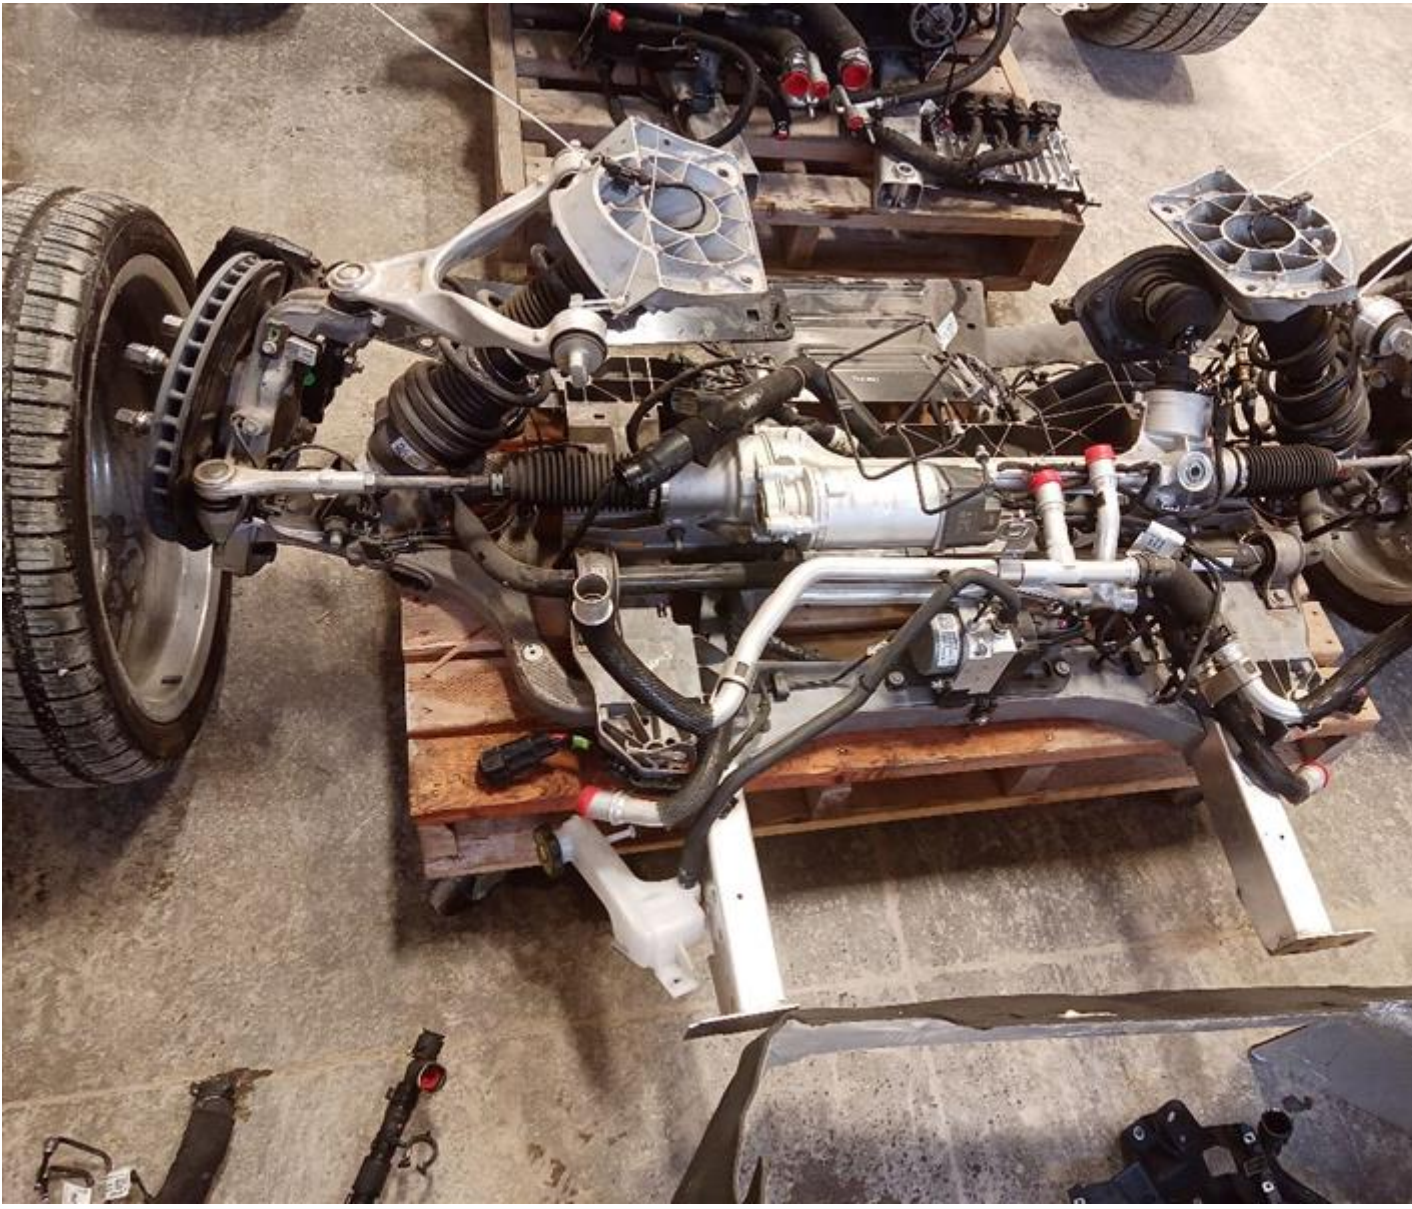

Stock Number	D1A392
Year	2021
Make	CHEVROLET
Model	CORVETTE C8
Notes	6.2L, 561 MILES, COMPLETE DRIVETRAIN

Preview

Picture
1

Picture
2

Picture
3

Picture
4

Picture
5

Picture
6